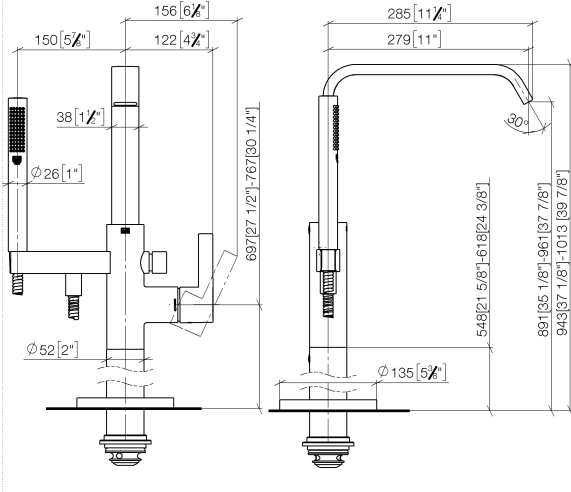

IMO Single-lever bath mixer with stand pipe for free-standing assembly with hand shower set - Brushed Platinum

IMO

25 863 671

- 279mm projection
- spout: cascade
- Hand shower: COMPACT RAIN, max. flow rate 6.8 l/min (at 3 bar)
- bar-type hand shower with anti-scale system
- wall bracket
- automatic bath/shower diverter
- total height 943 - 1013 mm
- stand pipe height 548 - 618 mm
- height up to aerator 891 – 961 mm
- metal shower hose 1250mm with integrated anti-twist protection
- max. flow for complete hand shower set 6.8 l/min
- slide-on rosettes Ø 135 mm

IMO Single-lever bath mixer with stand pipe for free-standing assembly with hand shower set - Brushed Platinum

IMO

25 863 671

mm [inches]

Flow rate chart